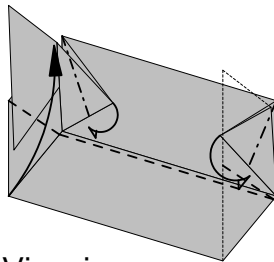

Y.L.van Muilekom

This human figure consists of two sheets
The top part of the body should start white side down to get a white 'shirt'
The bottom part should be color down to get colored trousers
Designed because I needed two white/black dressed people to my wheelchair

17

18 Bottom part of body finished

19 Insert bottom part in top part

20

21

22 Fold inside

23 Form arms and legs

24 Form hands

8 Dark area is double

9 Swivel bottom front around line in seat (through dots)

10

View in front bottom part

11 Fold triangles and lock with next fold

12 Form seat and fold bottom layer back

13 Front wheels

14