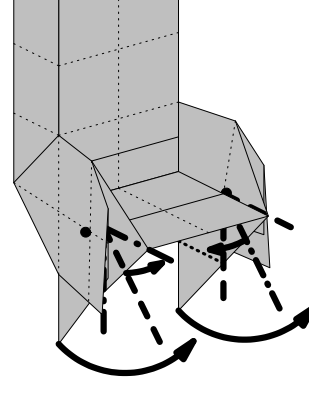

Y.L.van Muilekom

This human figure consists of two sheets
The top part of the body should start white side down to get a white 'shirt'
The bottom part should be color down to get colored trousers
Designed because I needed two white/black dressed people to my wheelchair

17

18 Bottom part of body finished

19 Insert bottom part in top part

20

21

22 Fold inside

23 Form arms and legs

24 Form hands

8 Dark area is double

9 Swivel bottom front around line in seat (through dots)

10

View in front bottom part

11 Fold triangles and lock with next fold

12 Form seat and fold bottom layer back

13 Front wheels

14