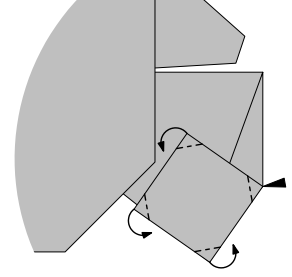

Y.L.van Muilekom

This human figure consists of two sheets
The top part of the body should start white side down to get a white 'shirt'
The bottom part should be color down to get colored trousers
Designed because I needed two white/black dressed people to my wheelchair

8 Dark area is double

9 Swivel bottom front around line in seat (through dots)

10

View in front bottom part

11 Fold triangles and lock with next fold

12 Form seat and fold bottom layer back

13 Front wheels

14

15

16

17

18 Handles on top of back

19

20

21