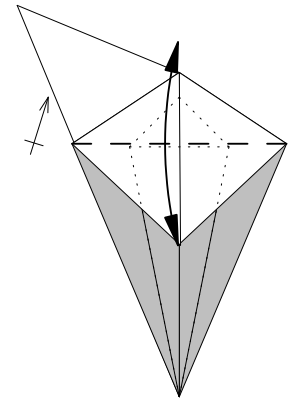

Y.L.van Muilekom

This human figure consists of two sheets
The top part of the body should start white side down to get a white 'shirt'
The bottom part should be color down to get colored trousers
Designed because I needed two white/black dressed people to my wheelchair

1 Top part of body

2

3

4

5

6

7

8

9

10

11

12

13 Top part of body finished

14 Bottom part of body; precrease

15

16

17

18 Bottom part of body finished

19 Insert bottom part in top part

20

21

22 Fold inside

23 Form arms and legs

24 Form hands