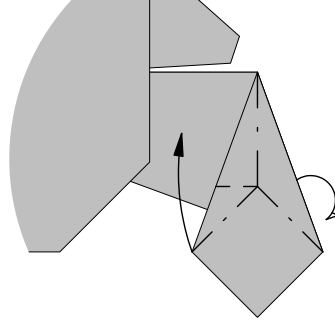

Y.L.van Muilekom

This human figure consists of two sheets
The top part of the body should start white side down to get a white 'shirt'
The bottom part should be color down to get colored trousers
Designed because I needed two white/black dressed people to my wheelchair

8 Dark area is double

9 Swivel bottom front around line in seat (through dots)

10

View in front bottom part

11 Fold triangles and lock with next fold

12 Form seat and fold bottom layer back

13 Front wheels

14

15

16

17

18 Handles on top of back

19

20

21