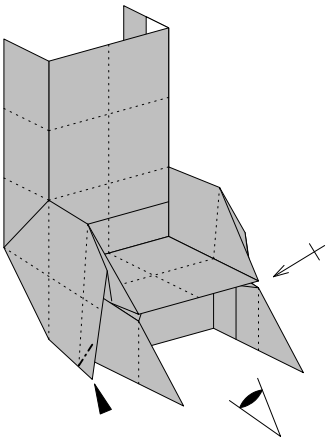

Y.L.van Muilekom

This human figure consists of two sheets
The top part of the body should start white side down to get a white 'shirt'
The bottom part should be color down to get colored trousers
Designed because I needed two white/black dressed people to my wheelchair

17

18 Bottom part of body finished

19 Insert bottom part in top part

20

21

22 Fold inside

23 Form arms and legs

24 Form hands

8 Dark area is double

9 Swivel bottom front around line in seat (through dots)

10

View in front bottom part

11 Fold triangles and lock with next fold

12 Form seat and fold bottom layer back

13 Front wheels

14