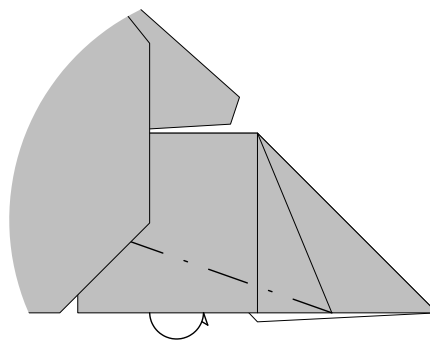

Y.L.van Muilekom

This human figure consists of two sheets
The top part of the body should start white side down to get a white 'shirt'
The bottom part should be color down to get colored trousers
Designed because I needed two white/black dressed people to my wheelchair

8 Dark area is double

9 Swivel bottom front around line in seat (through dots)

10

View in front bottom part

11 Fold triangles and lock with next fold

12 Form seat and fold bottom layer back

13 Front wheels

14