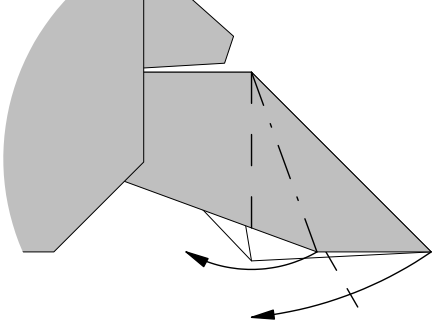

Y.L.van Muilekom

This human figure consists of two sheets
The top part of the body should start white side down to get a white 'shirt'
The bottom part should be color down to get colored trousers
Designed because I needed two white/black dressed people to my wheelchair

8 Dark area is double

9 Swivel bottom front around line in seat (through dots)

10

View in front bottom part

11 Fold triangles and lock with next fold

12 Form seat and fold bottom layer back

13 Front wheels

14

15

16

17

18 Handles on top of back

19

20

21