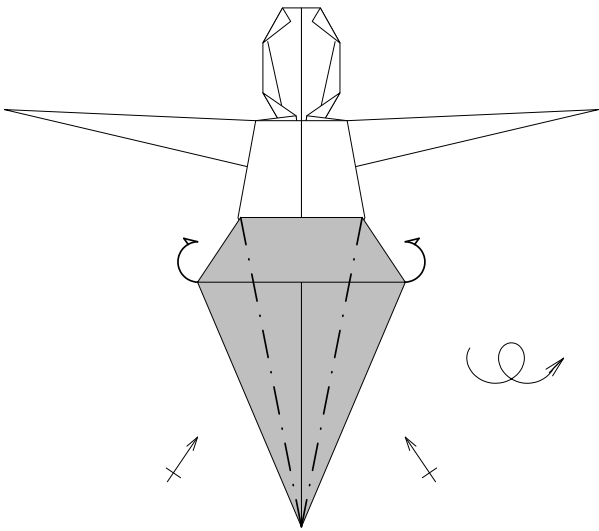

Y.L.van Muilekom

This human figure consists of two sheets
The top part of the body should start white side down to get a white 'shirt'
The bottom part should be color down to get colored trousers
Designed because I needed two white/black dressed people to my wheelchair

1 Top part of body

2

3

4

5

6

7

8

17

18 Bottom part of body finished

19 Insert bottom part in top part

20

21

22 Fold inside

23 Form arms and legs

24 Form hands