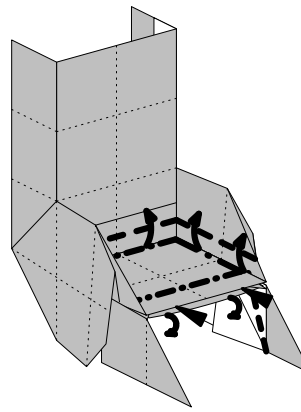

Y.L.van Muilekom

This human figure consists of two sheets
The top part of the body should start white side down to get a white 'shirt'
The bottom part should be color down to get colored trousers
Designed because I needed two white/black dressed people to my wheelchair

8 Dark area is double

9 Swivel bottom front around line in seat (through dots)

10

View in front bottom part

11 Fold triangles and lock with next fold

12 Form seat and fold bottom layer back

13 Front wheels

14

15

16

17

18 Handles on top of back

19

20

21