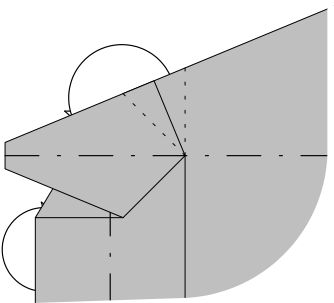

Y.L.van Muilekom

This human figure consists of two sheets
The top part of the body should start white side down to get a white 'shirt'
The bottom part should be color down to get colored trousers
Designed because I needed two white/black dressed people to my wheelchair

15

16

17

18 Handles on top of back

19

20

21