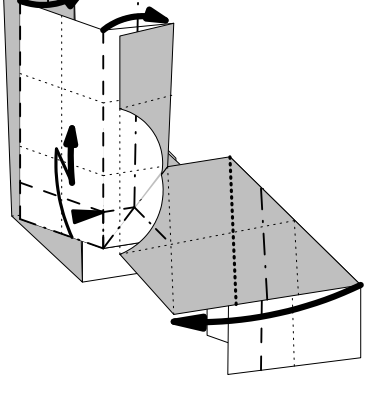

7

8 Dark area is double

9 Swivel bottom front around line in seat (through dots)

10

View in front bottom part

11 Fold triangles and lock with next fold

12 Form seat and fold bottom layer back

13 Front wheels

14