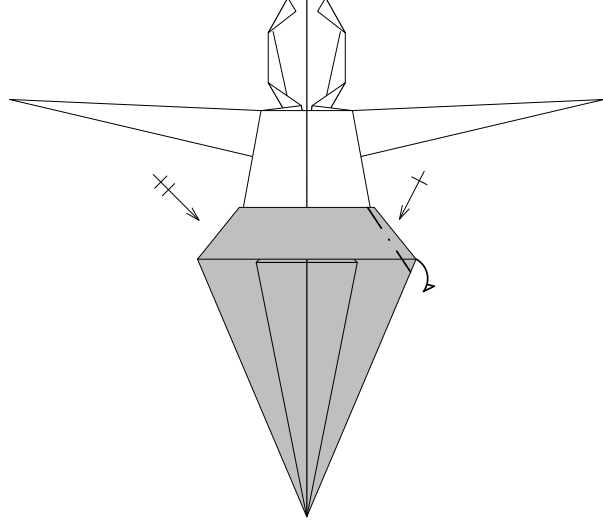

Y.L.van Muilekom

This human figure consists of two sheets
The top part of the body should start white side down to get a white 'shirt'
The bottom part should be color down to get colored trousers
Designed because I needed two white/black dressed people to my wheelchair

17

18 Bottom part of body finished

19 Insert bottom part in top part

20

21

22 Fold inside

23 Form arms and legs

24 Form hands