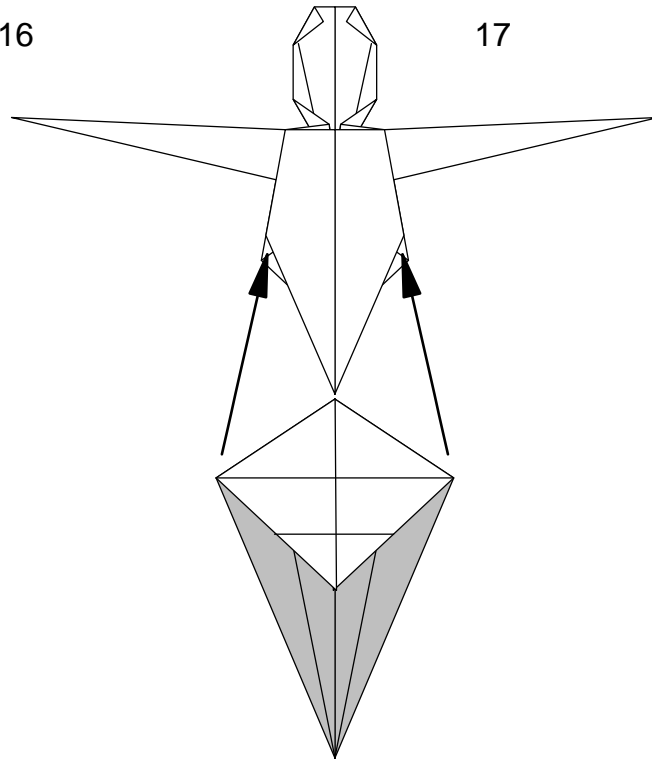

Y.L.van Muilekom

This human figure consists of two sheets
The top part of the body should start white side down to get a white 'shirt'
The bottom part should be color down to get colored trousers
Designed because I needed two white/black dressed people to my wheelchair

1 Top part of body

2

3

4

5

6

7

8

9

10

11

12

13 Top part of body finished

14 Bottom part of body; precrease

15

16

17

18 Bottom part of body finished

19 Insert bottom part in top part

20

21

22 Fold inside

23 Form arms and legs

24 Form hands