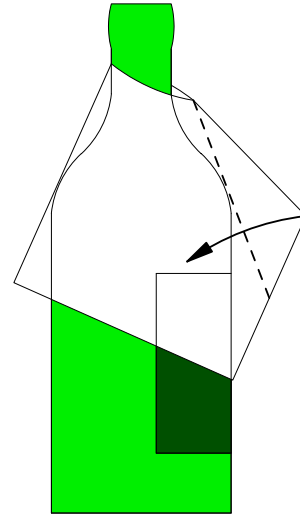

This fold is useful as a drip catcher on a bottle (of wine).

1 Put the napkin around the bottle like this

2 Fold together

3 And again

4 Fold both sides together