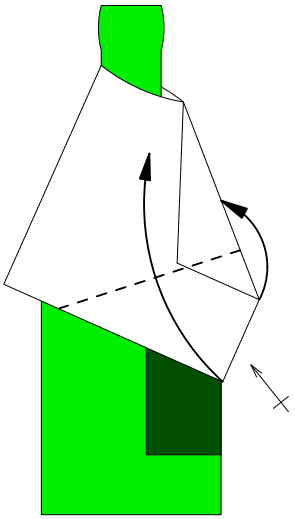

This fold is useful as a drip catcher on a bottle (of wine).

1 Put the napkin around the bottle like this

2 Fold together

3 And again

4 Fold both sides together