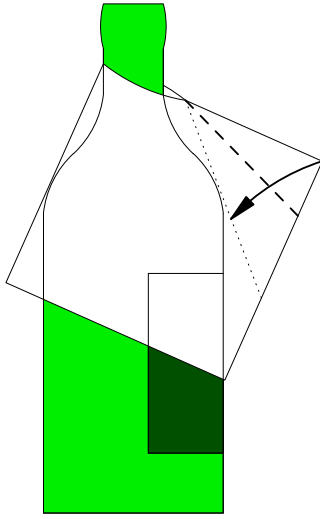

This fold is useful as a drip catcher on a bottle (of wine).

1 Put the napkin around the bottle like this

2 Fold together

3 And again

4 Fold both sides together